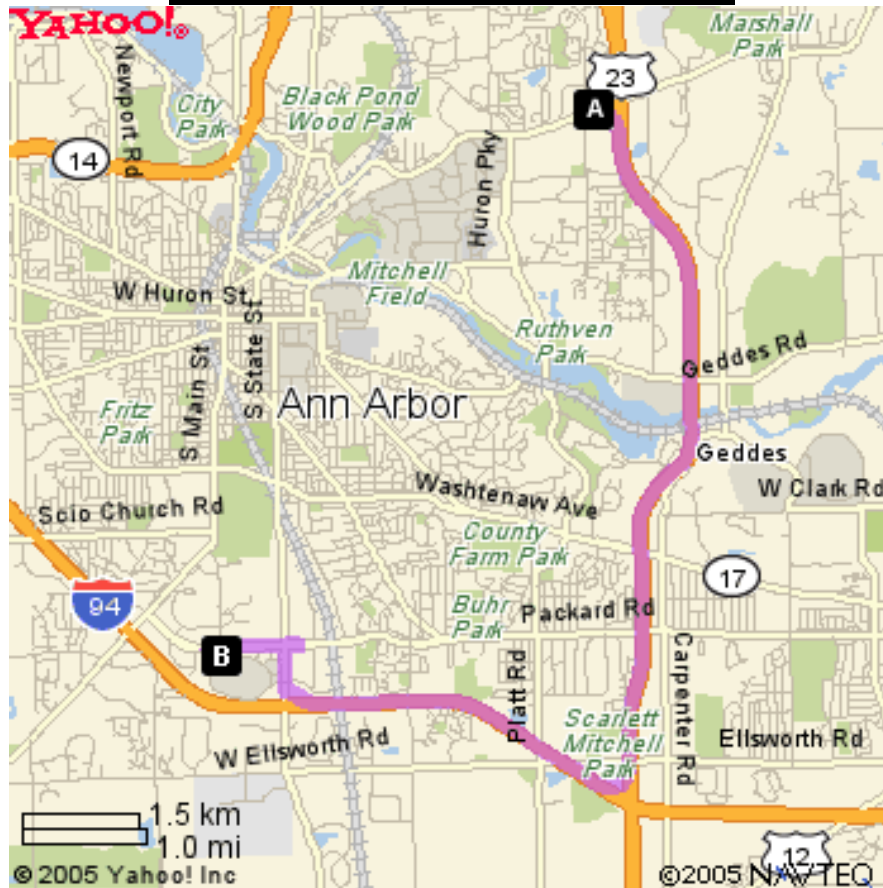

Directions to Briarwood Mall

1. Turn Right out of Parking Lot.
2. Turn Right onto US-23 South
3. Go approximately 5 ½ Miles to I-94 toward Chicago, Exit #35
4. Go approximately 3 Miles to State Street, Exit #177, Turn Right at the Light.
5. Go approximately ½ Mile, Bear Left to turn into Briarwood Circle