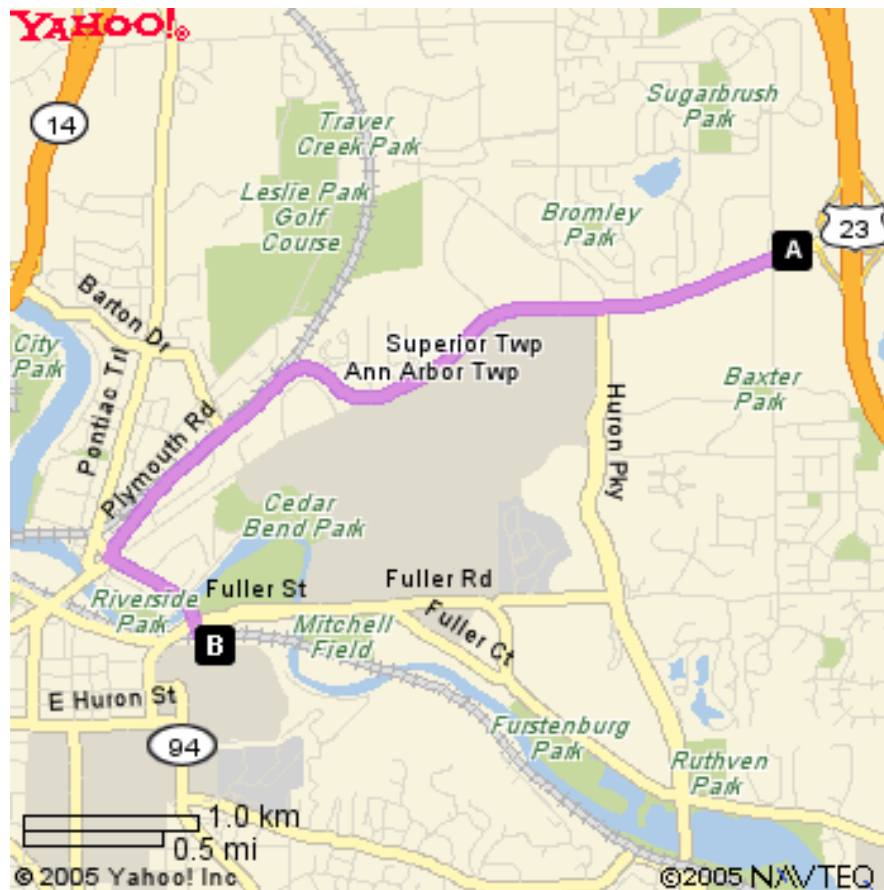

Directions to University of Michigan Hospital

1. Through Parking Lot, Pass by Shopping Center and Turn Right onto Green Rd.
2. From Green Rd. turn Left onto Plymouth Road.
3. Go approximately 3 Miles to Maiden Lane, Turn Left.
4. Go approximately ½ Mile to E. Medical Center Dr., Bear Right.