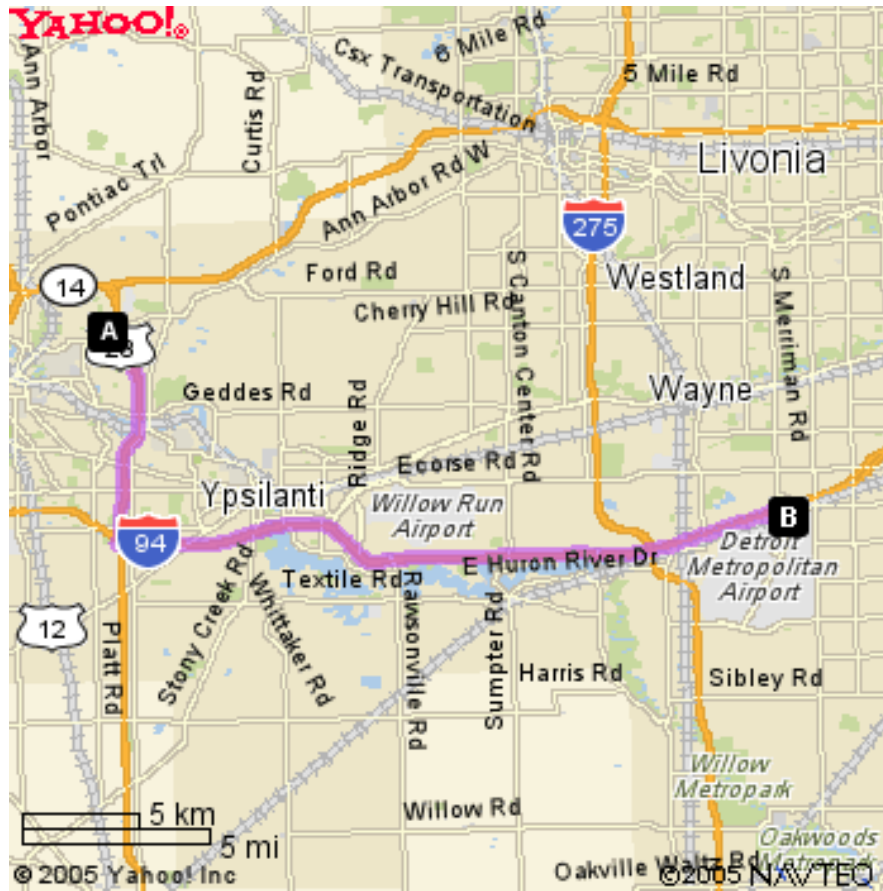

Directions from Detroit Metro Airport

1. Take Merriman Rd. to I-94
2. Take the I-94 West Ramp toward Chicago
3. Go 18 Miles on I-94 to exit #180B US-23 North toward Ann Arbor
4. Go 6 Miles on US-23 to exit #41 Plymouth Rd.
5. Turn Left at Light onto Plymouth Rd.
6. Cross over the bridge and turn Left at the BP Gas Station.
7. Hotel will be toward the left.